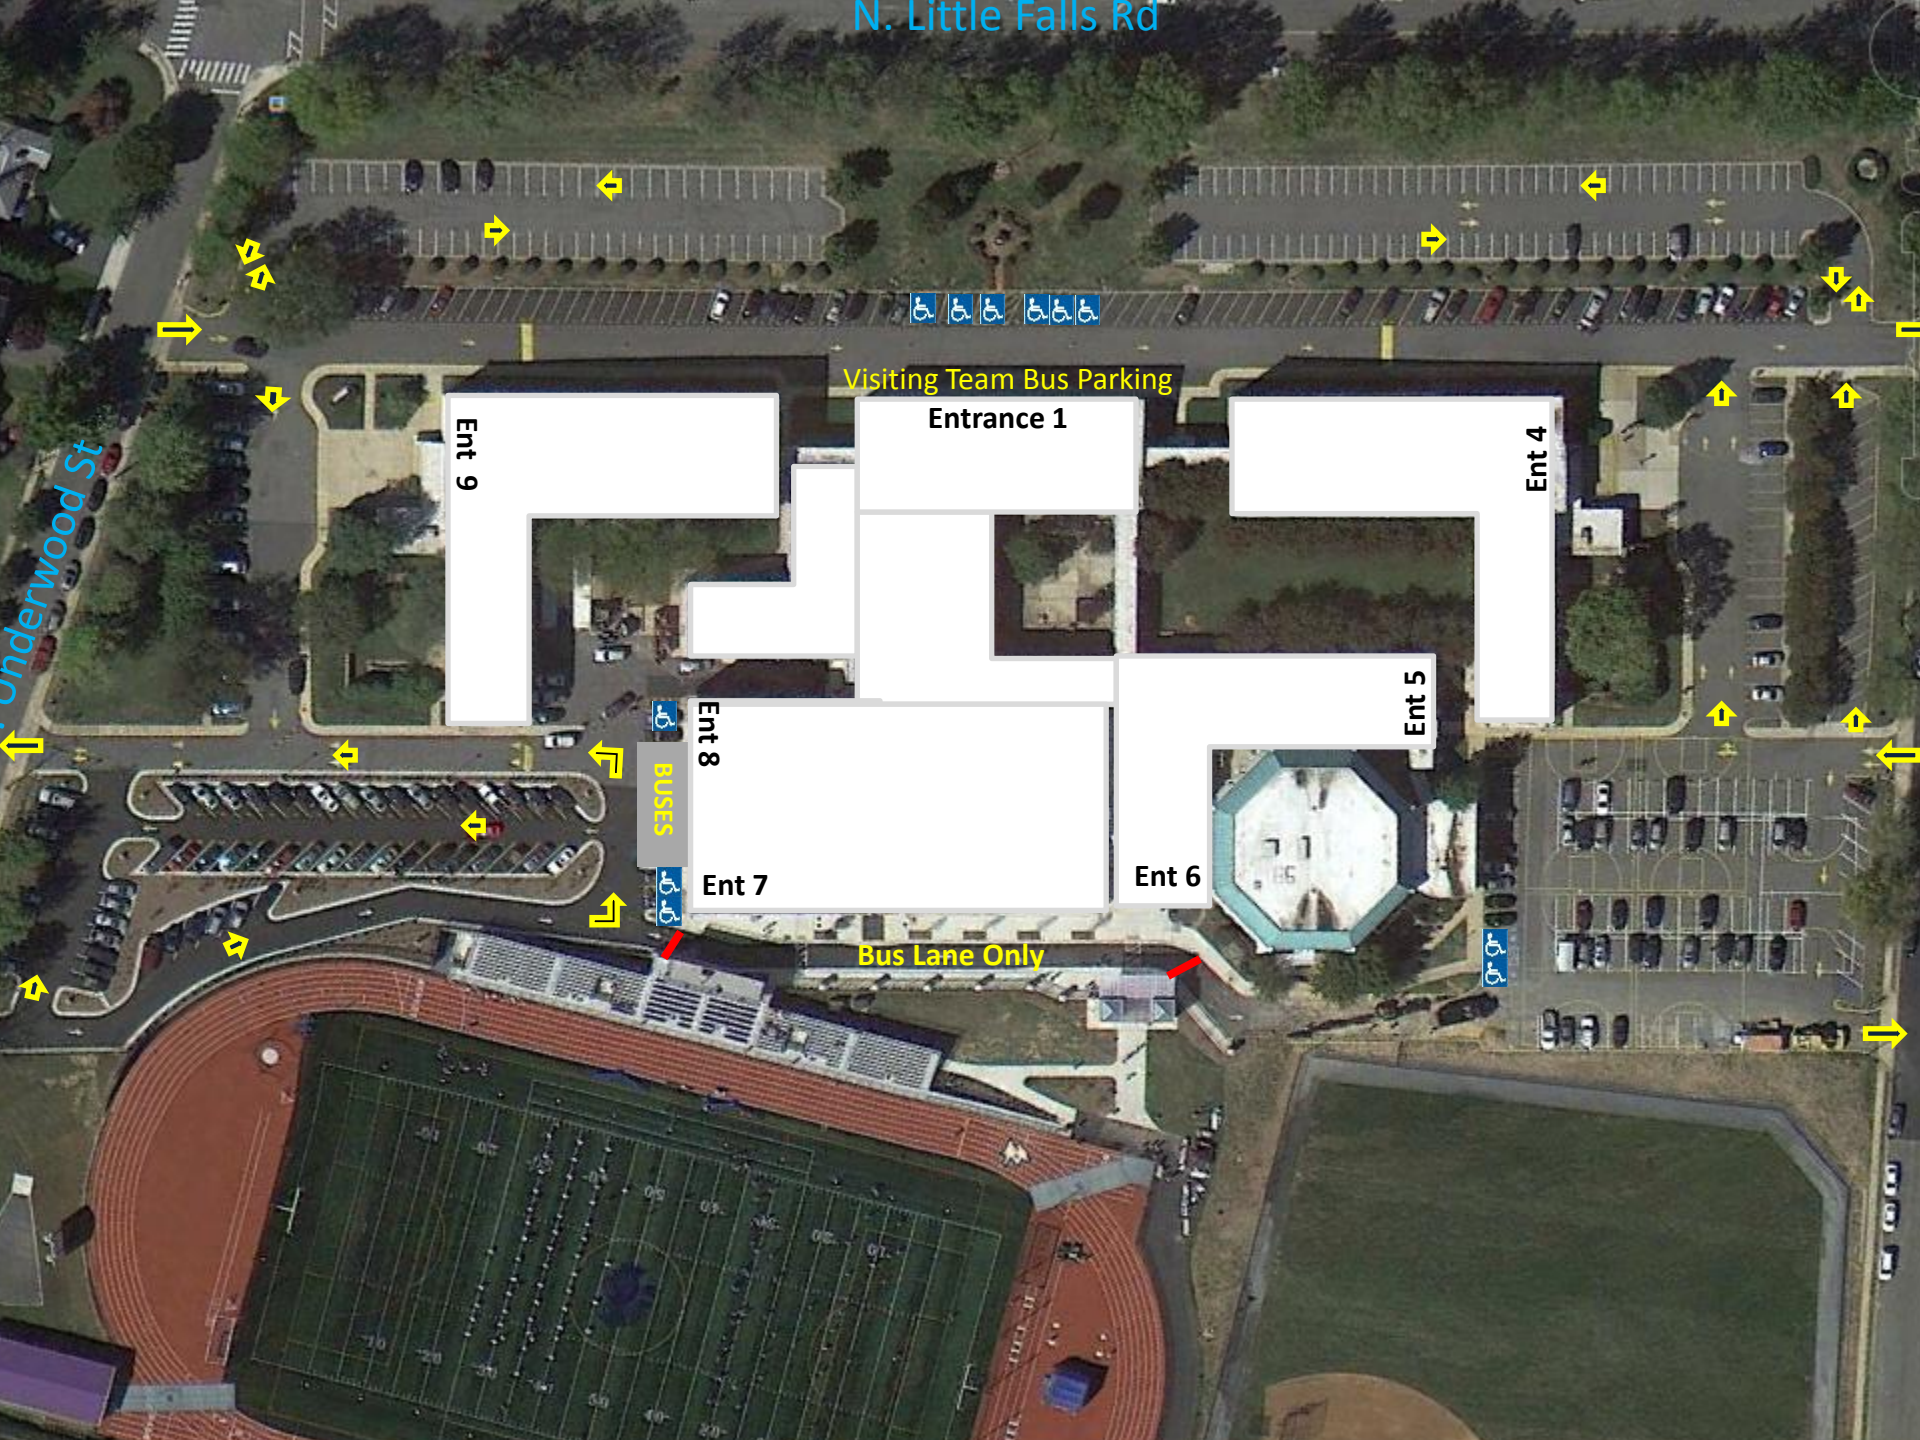

N. Little Falls Rd

Underwood St

Visiting Team Bus Parking

Entrance 1

Ent 9

Ent 4

Ent 5

Ent 8

BUSSES

Ent 7

Ent 6

Bus Lane Only